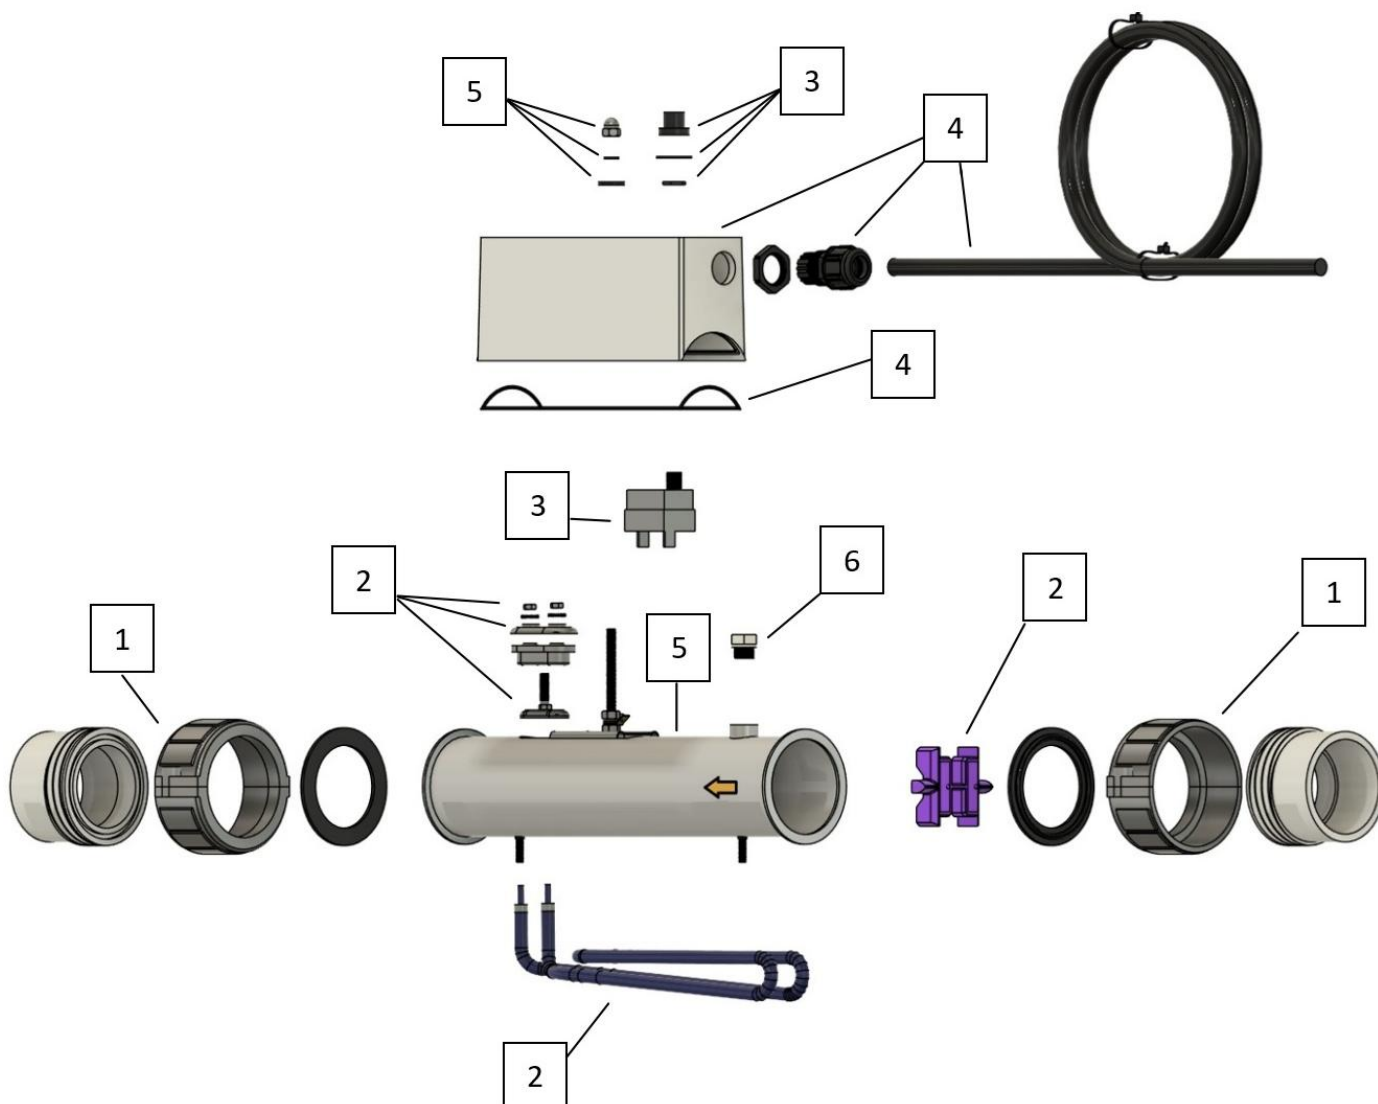

## Electric SPA heater professional D-EWT Pro 2 and 3 kW

### Spare parts

no. Item	no. drawing	material	description of spare part
16 02 01	1	various	gluing socket d.60 - D-EWT-Pro
16 02 07	1	various	gluing socket d.63 - D-EWT-Pro
16 02 02	2	various	heating element 2 kW 1x 230 V - D-EWT-Pro
16 02 03	2	various	heating element 3 kW 1x 230 V - D-EWT-Pro
16 01 01	3	various	safety thermostat 50°C
16 02 04	4	various	electric housing for D-EWT-Pro 2 kW
16 02 05	4	various	electric housing for D-EWT-Pro 3 kW
16 02 06	5	various	housing for D-EWT-Pro
11 02 43	6	PA6	Lock screws ¼"